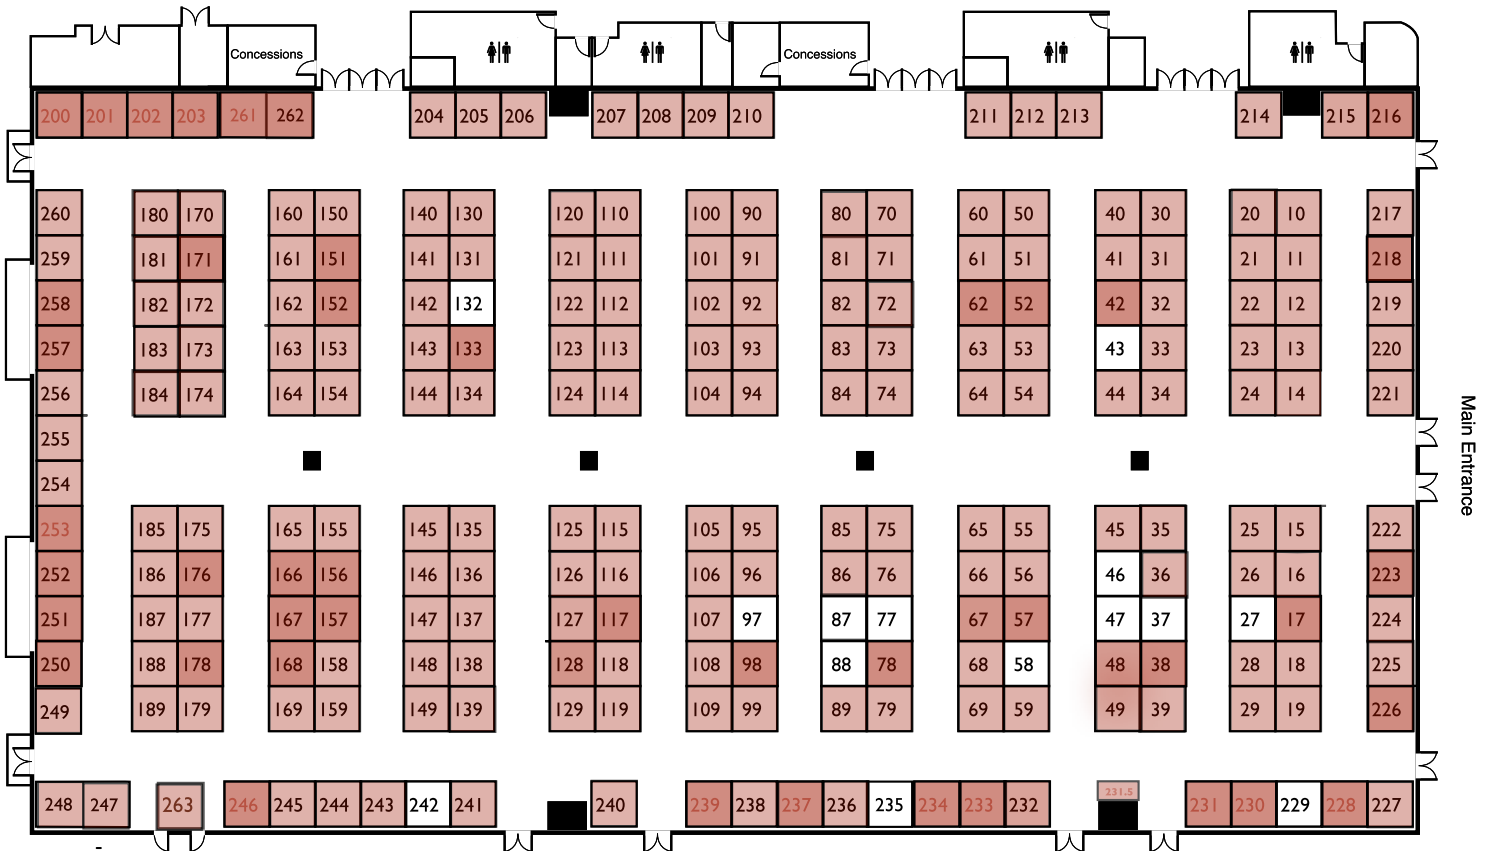

2017 Hangar Holiday MPEC Floor Plan

- Booth Reserved
 Current as of
 06/02/2017

Main Entrance